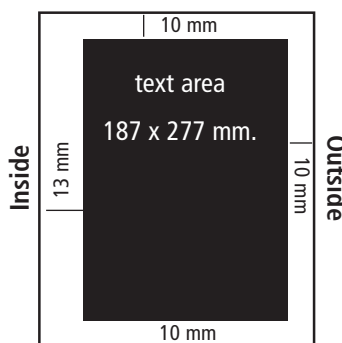

1/2 page horizontal
210 x 148 mm*
190 x 138 mm**
b/w 2450,- €
fc 3000,- €

1/3 page vertical
70 x 297 mm*
60 x 277 mm**
b/w 1800,- €
fc 2250,- €

1/3 page horizontal
210 x 99 mm*
200 x 89 mm**
b/w 1800,- €
fc 2250,- €

1/4 page vertical
52,5 x 297 mm*
52,5 x 277 mm**
b/w 1500,- €
fc 1850,- €

1/4 page horizontal
210 x 74 mm*
190 x 64 mm**
b/w 1500,- €
fc 1850,- €

Banner specifications & rates

*Adapted deadlines. Average of 62.000 views a week

Technical details

Magazine size : 210 x 297 mm.

Text area : 187 x 277 mm.

ATTENTION: Advertisements (in first slice format) have to be 3 mm larger all around !!! We do not guarantee the correct representation of information (put) outside the text field or inside the cut area!